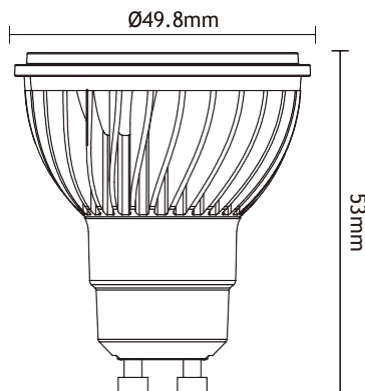

6W HALIGHT DGU10 520lm HALIGHT DGU10 KC75T6/ WC75T6

Physical data

Weight (g)	48
Lamp Length (mm) - C/L	56
Max. Lamp Diameter (mm) - D	50
Lamp dimension equal to filament lamp equivalent	Yes
Designed for optimum use in non standard conditions	No
Fluorescent lamp replacement	No
Single packaging type	Box
Single package dimensions (L x W x H) (cm)	55 x 55 x 68 / 1PCS
Inner package dimensions (L x W x H) (cm)	290 x 118 x 88 / 10PCS
Outer package dimensions (L x W x H) (cm)	615 x 305 x 196 / 100PCS

* Compatible dimmer: Busch Jaeger 6517U-101 / Merten MEG5133 / GIRA 030000/IT01

* Do not use in close luminaire.

Technical Drawings